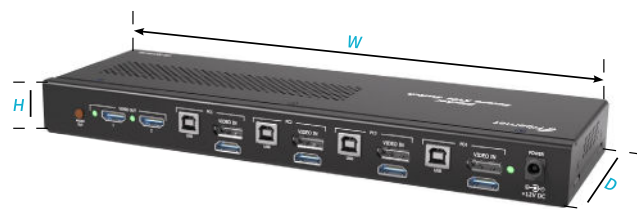

SECURE KVM BLOCKER 4:2

SPECIFICATION	DETAIL
Color	Black
Width (W)	290mm
Depth (D)	94.1mm
Height (H)	33.5mm

SECURE KVM BLOCKER 2:2

SPECIFICATION	DETAIL
Color	Black
Width (W)	144mm
Depth (D)	80mm
Height (H)	28mm