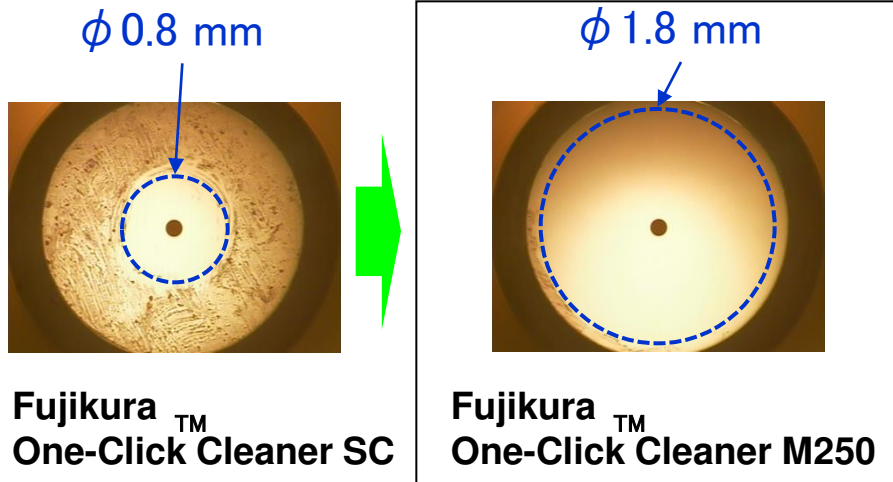

## Cleaning-region comparison

Note: PC region is  $\phi 0.3$  mm.