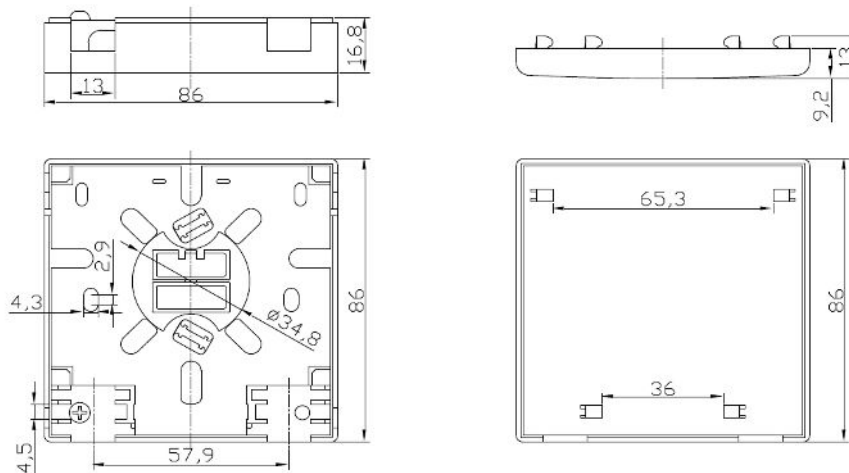

Customer Premises Fiber Socket

Description:

Customer Premises Fiber Socket is great wall-mounted solution for end user. It can handle SC, LC adapters and is especially suitable for FTTH cable.

Dimensions:

Ordering Information:

FHS-DS _ _ _ _ _

Connector	
SC	SC Simplex
LC	LC Duplex

Shutter	
None	Without Shutter
1	Internal Shutter
2	External Shutter

No. of Terminations	
1	1 Fiber
2	2 Fiber
4	4 Fiber

Pigtail	
3	Yes
4	No