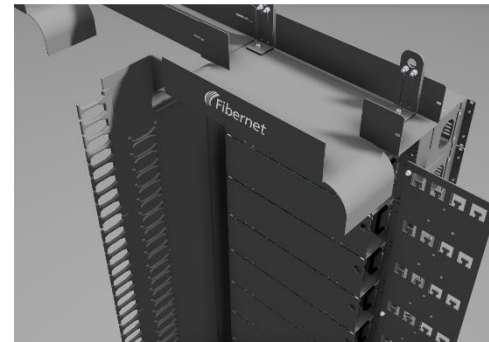

# Front Access Fiber Distribution Frame

## Description:

Fibernet's Fiber Optic Distribution Frame solution for comfortably Patching & splicing Or Patch only up to distributing up to 12x144 SC fibers with a spacious fiber management for patch-cords. The Distribution frame allow all front access installation.

## Features:

- > In conformance with GR-449-CORE standards.
- > Compline with EIA-310 19" standard rack.
- > Metal rack, open frame.
- > Built with spacious of Vertical fiber management for patch-cords, Recommended with 2 mm patch-cords, bend-control fixtures for safe slack storage, Side-entry cable management.
- > The standard vertical high density cable management dimensions are 200x251mm (Width x Depth).  
Other dimensions: 200x151mm and 300x251mm.
- > Vertical side duct has rear and side openings for easy cable access  
Upper duct with Cable drop, Bend-safe fiber drop separates rack cables yet maintains straight duct line.  
Vertical cable holders for cables attachment. The bottom of the base frame contains a pigtail duct system that is used to carry patch cords from one rack side to the other or from one rack to another in a back-to-back or side-to-side configuration.
- > Adjustable mounting bracket on the upper side of the rack.
- > Designed to be mounted to the wall or to back-to-back racks
- > Materials :AL 5052-H32 [2mm thickness].
- > Color: RAL 9005.

## Specifications and Dimensions:

- > Height: 1.2 meters (22U), 2.2 meters (42U), 2.6 meters (58U).
- > Width: 19" without any extra products, 100cm including fiber management.
- > Depth: 42cm.

Fiber Capacity	
1.2 meters (22U)	6x 3U Drawer, up to 864 fibers
2.2 meters (42U)	12x 3U Drawer, up to 1728 fibers
2.6 meters (58U)	16x 3U Drawer, up to 2304 fibers